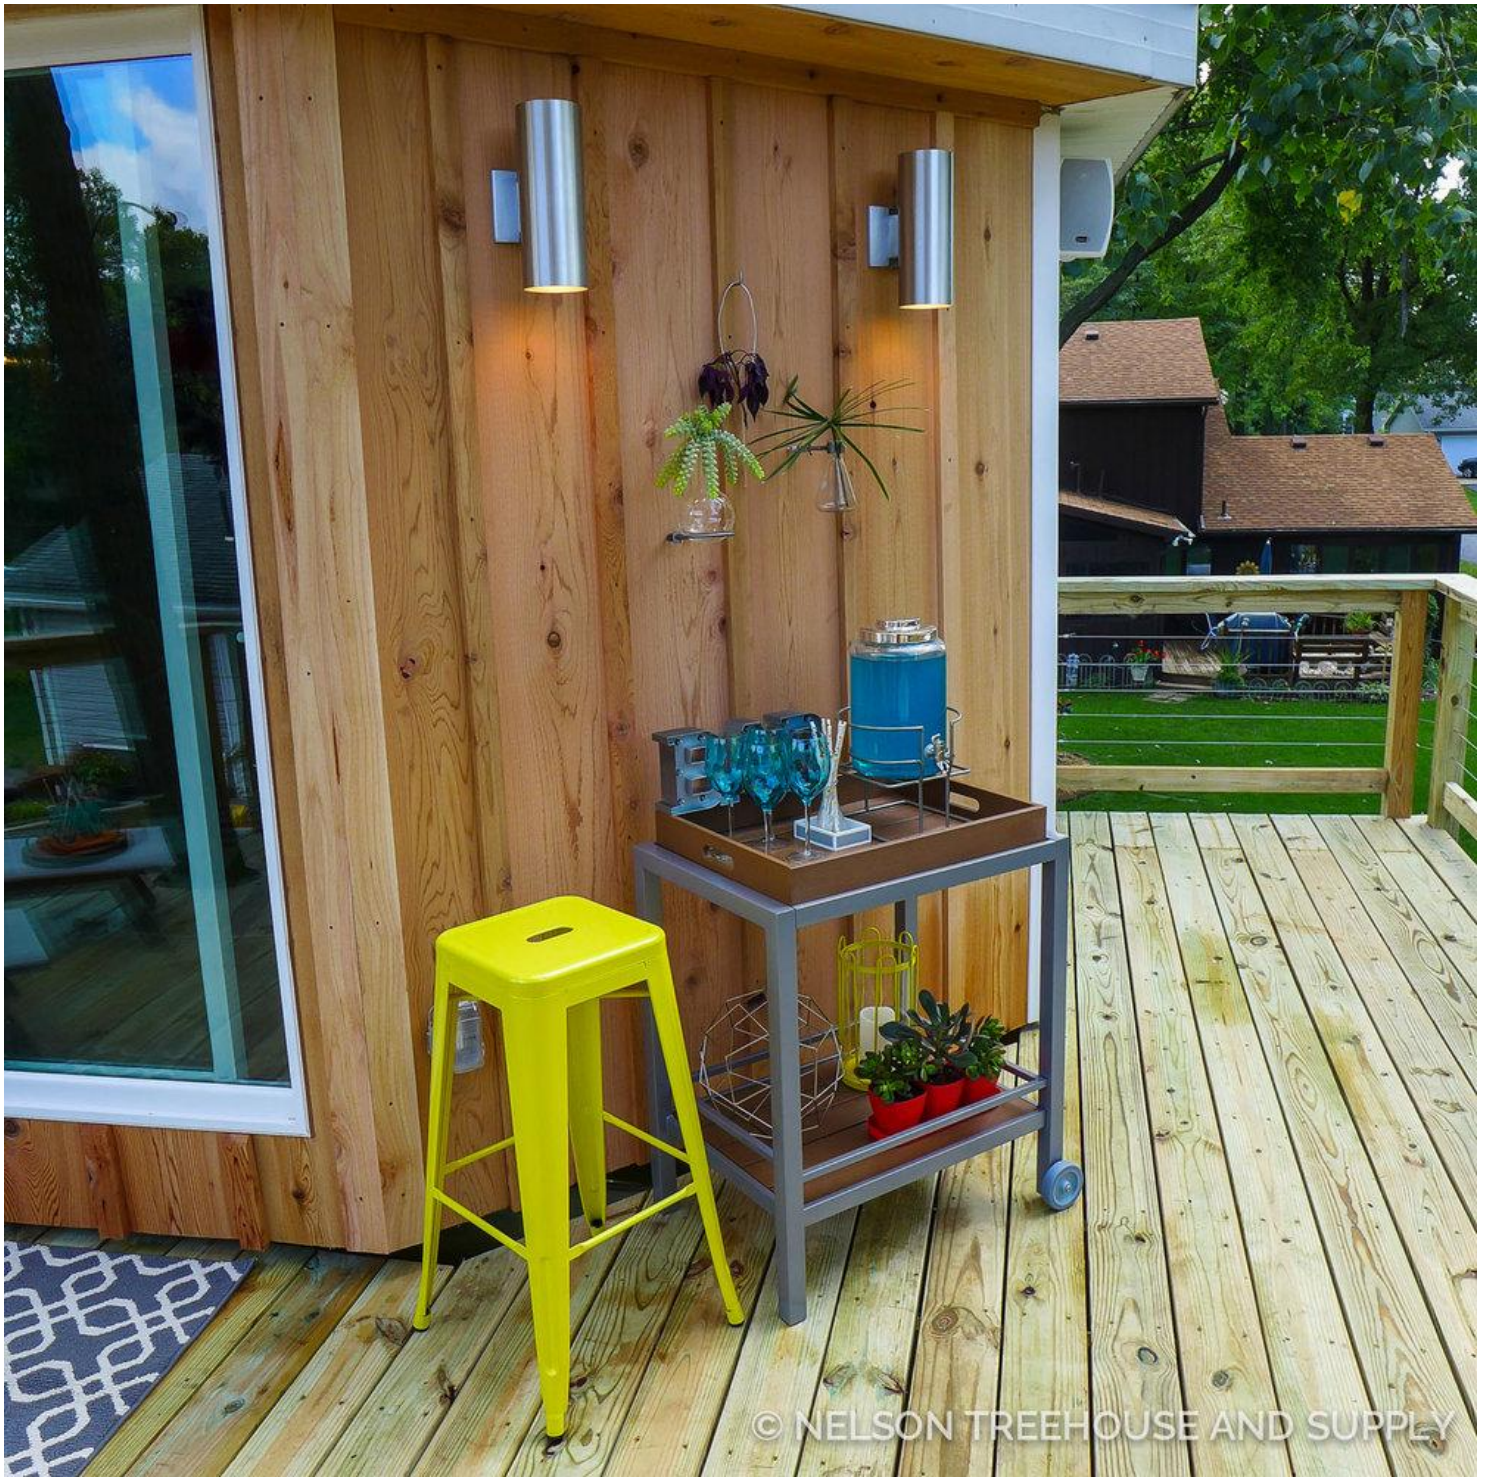

© NELSON TREEHOUSE AND SUPPLY