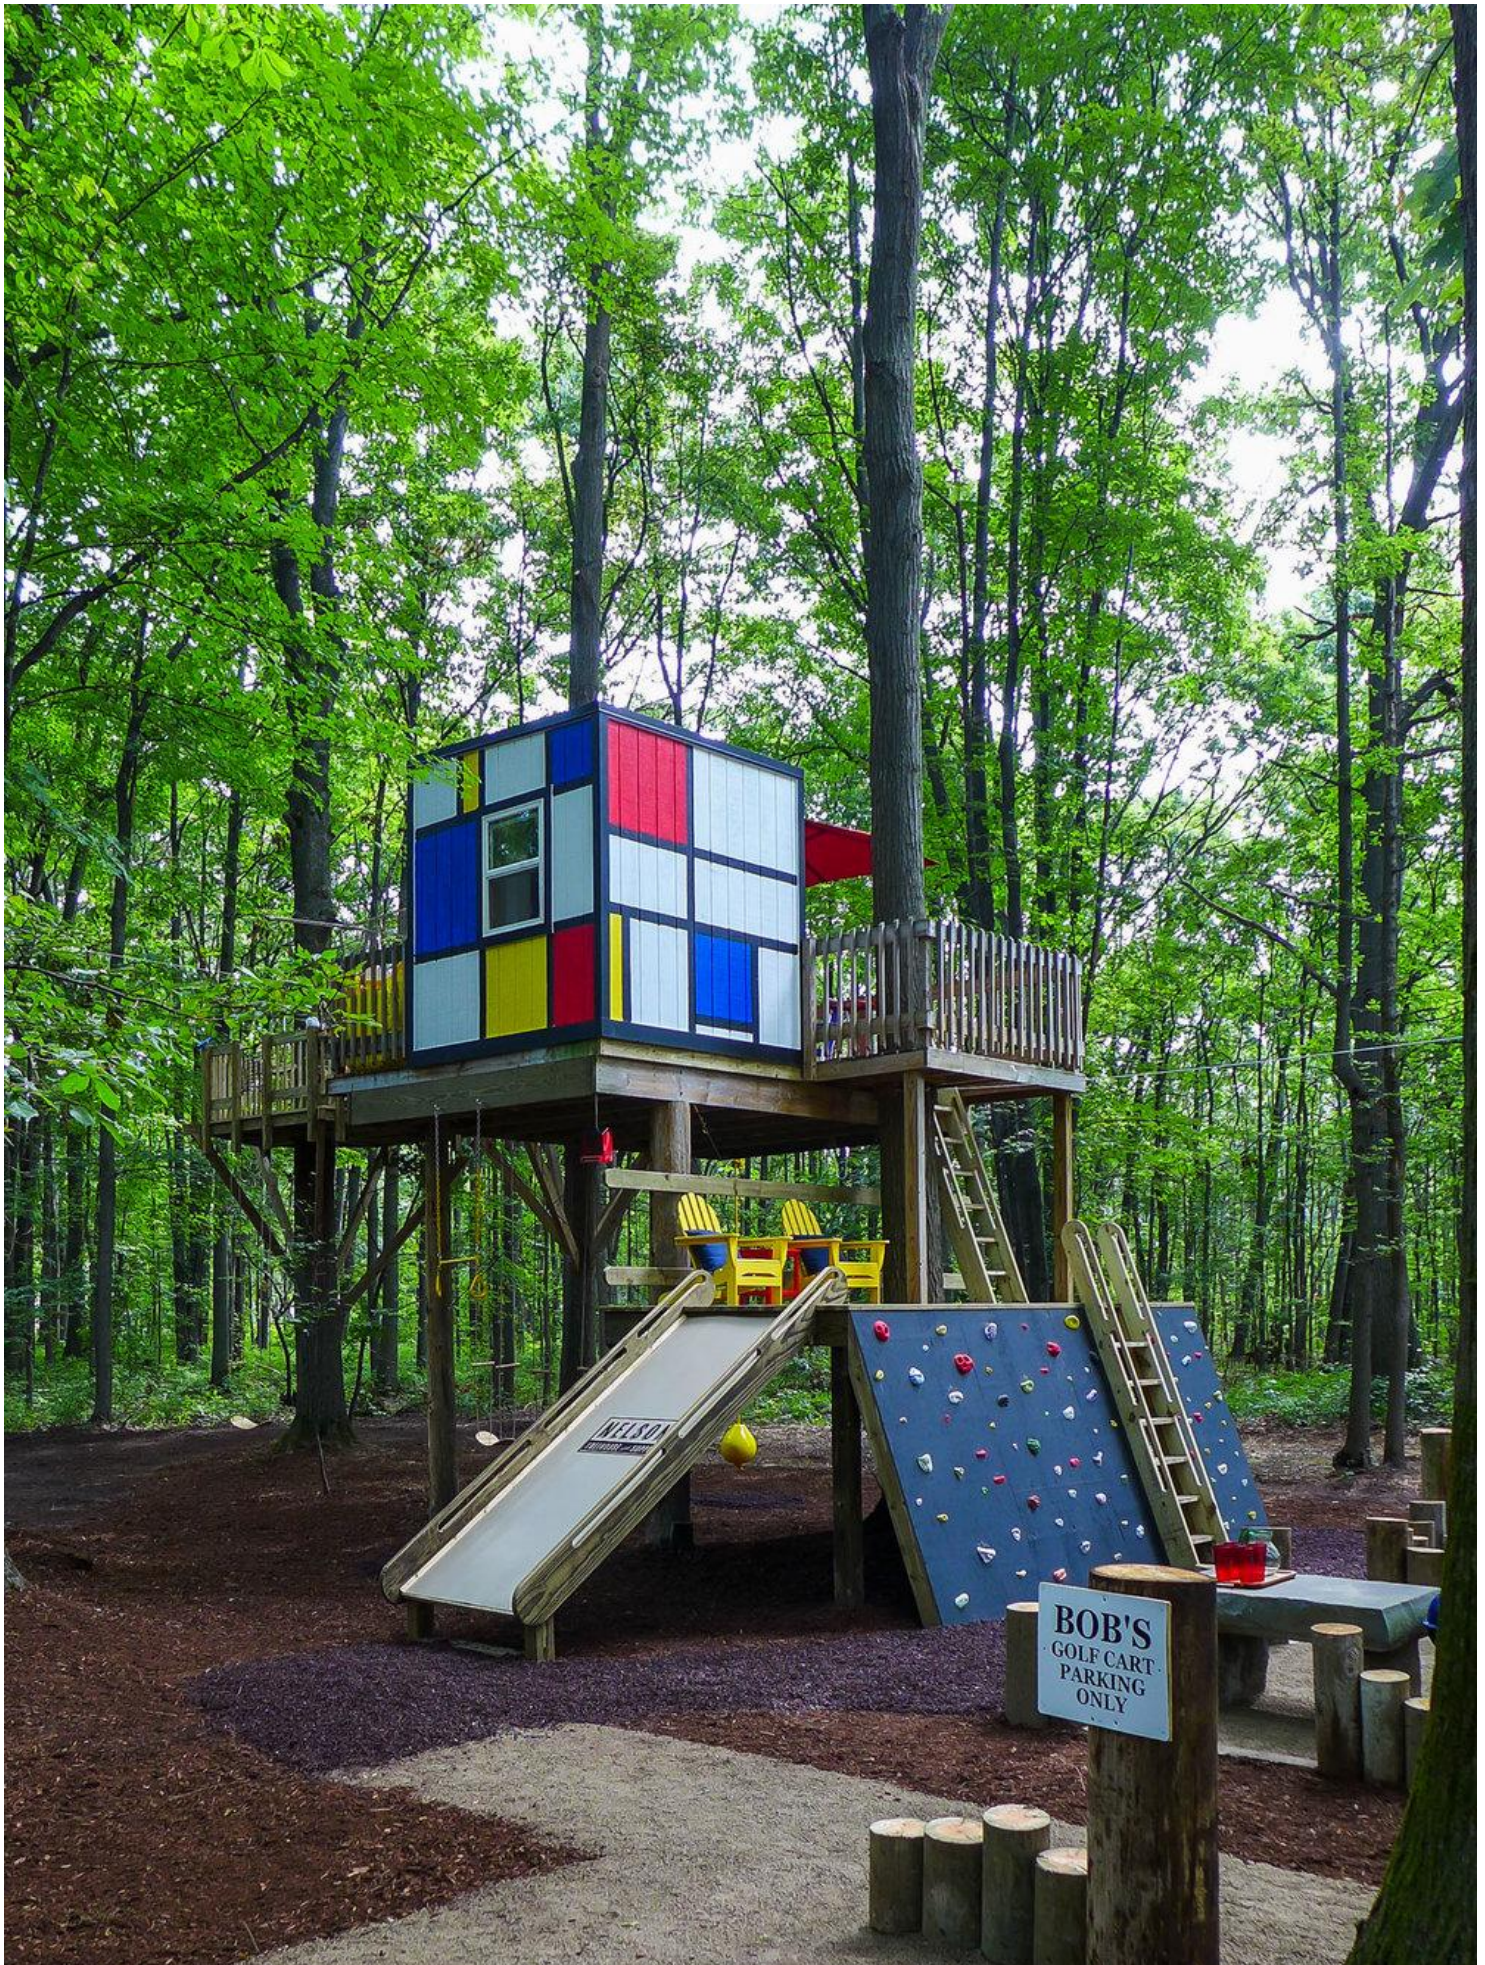

**BOB'S
GOLF CART
PARKING
ONLY**